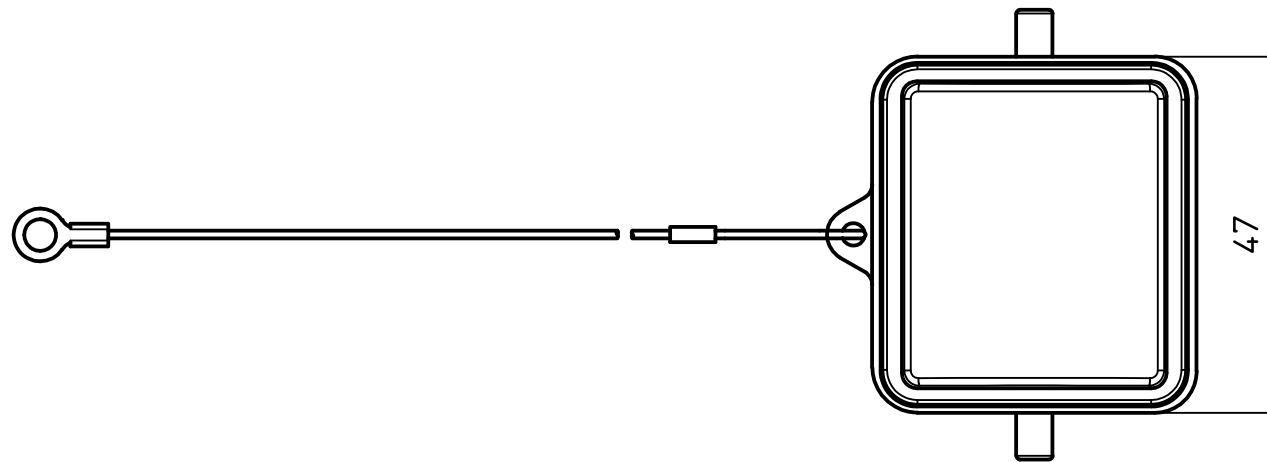

1

2

3

	Dimensions in mm
Original Size A4	
Date 16/03/23	
Sign. G. Renna	

Simplified representation with dimensions without tolerance

CXP 02 C
insulating cover with 2 pegs end eyelet, for MIXO TWO enclosures

Scale
1:1

1

2

3