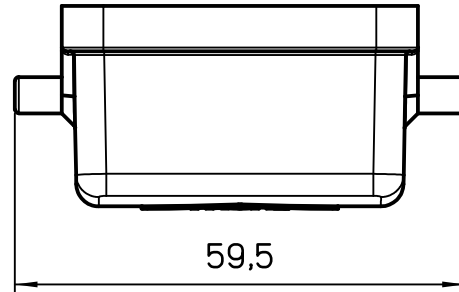

1

2

3

	Dimensions in mm
Original Size A4	
Date 16/03/23	
Sign. G. Renna	

Simplified representation with dimensions without tolerance

CXP 02 C
insulating cover with 2 pegs end eyelet, for MIXO TWO enclosures

Scale
1:1

1

2

3