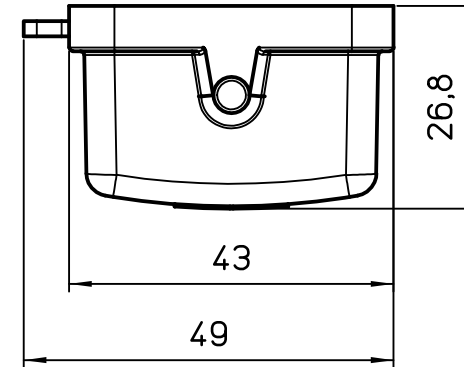

1

2

3

	Dimensions in mm
Original Size A4	
Date 16/03/23	
Sign. G. Renna	

Simplified representation with dimensions without tolerance

CXP 02 C
insulating cover with 2 pegs end eyelet, for MIXO TWO enclosures

Scale
1:1

1

2

3